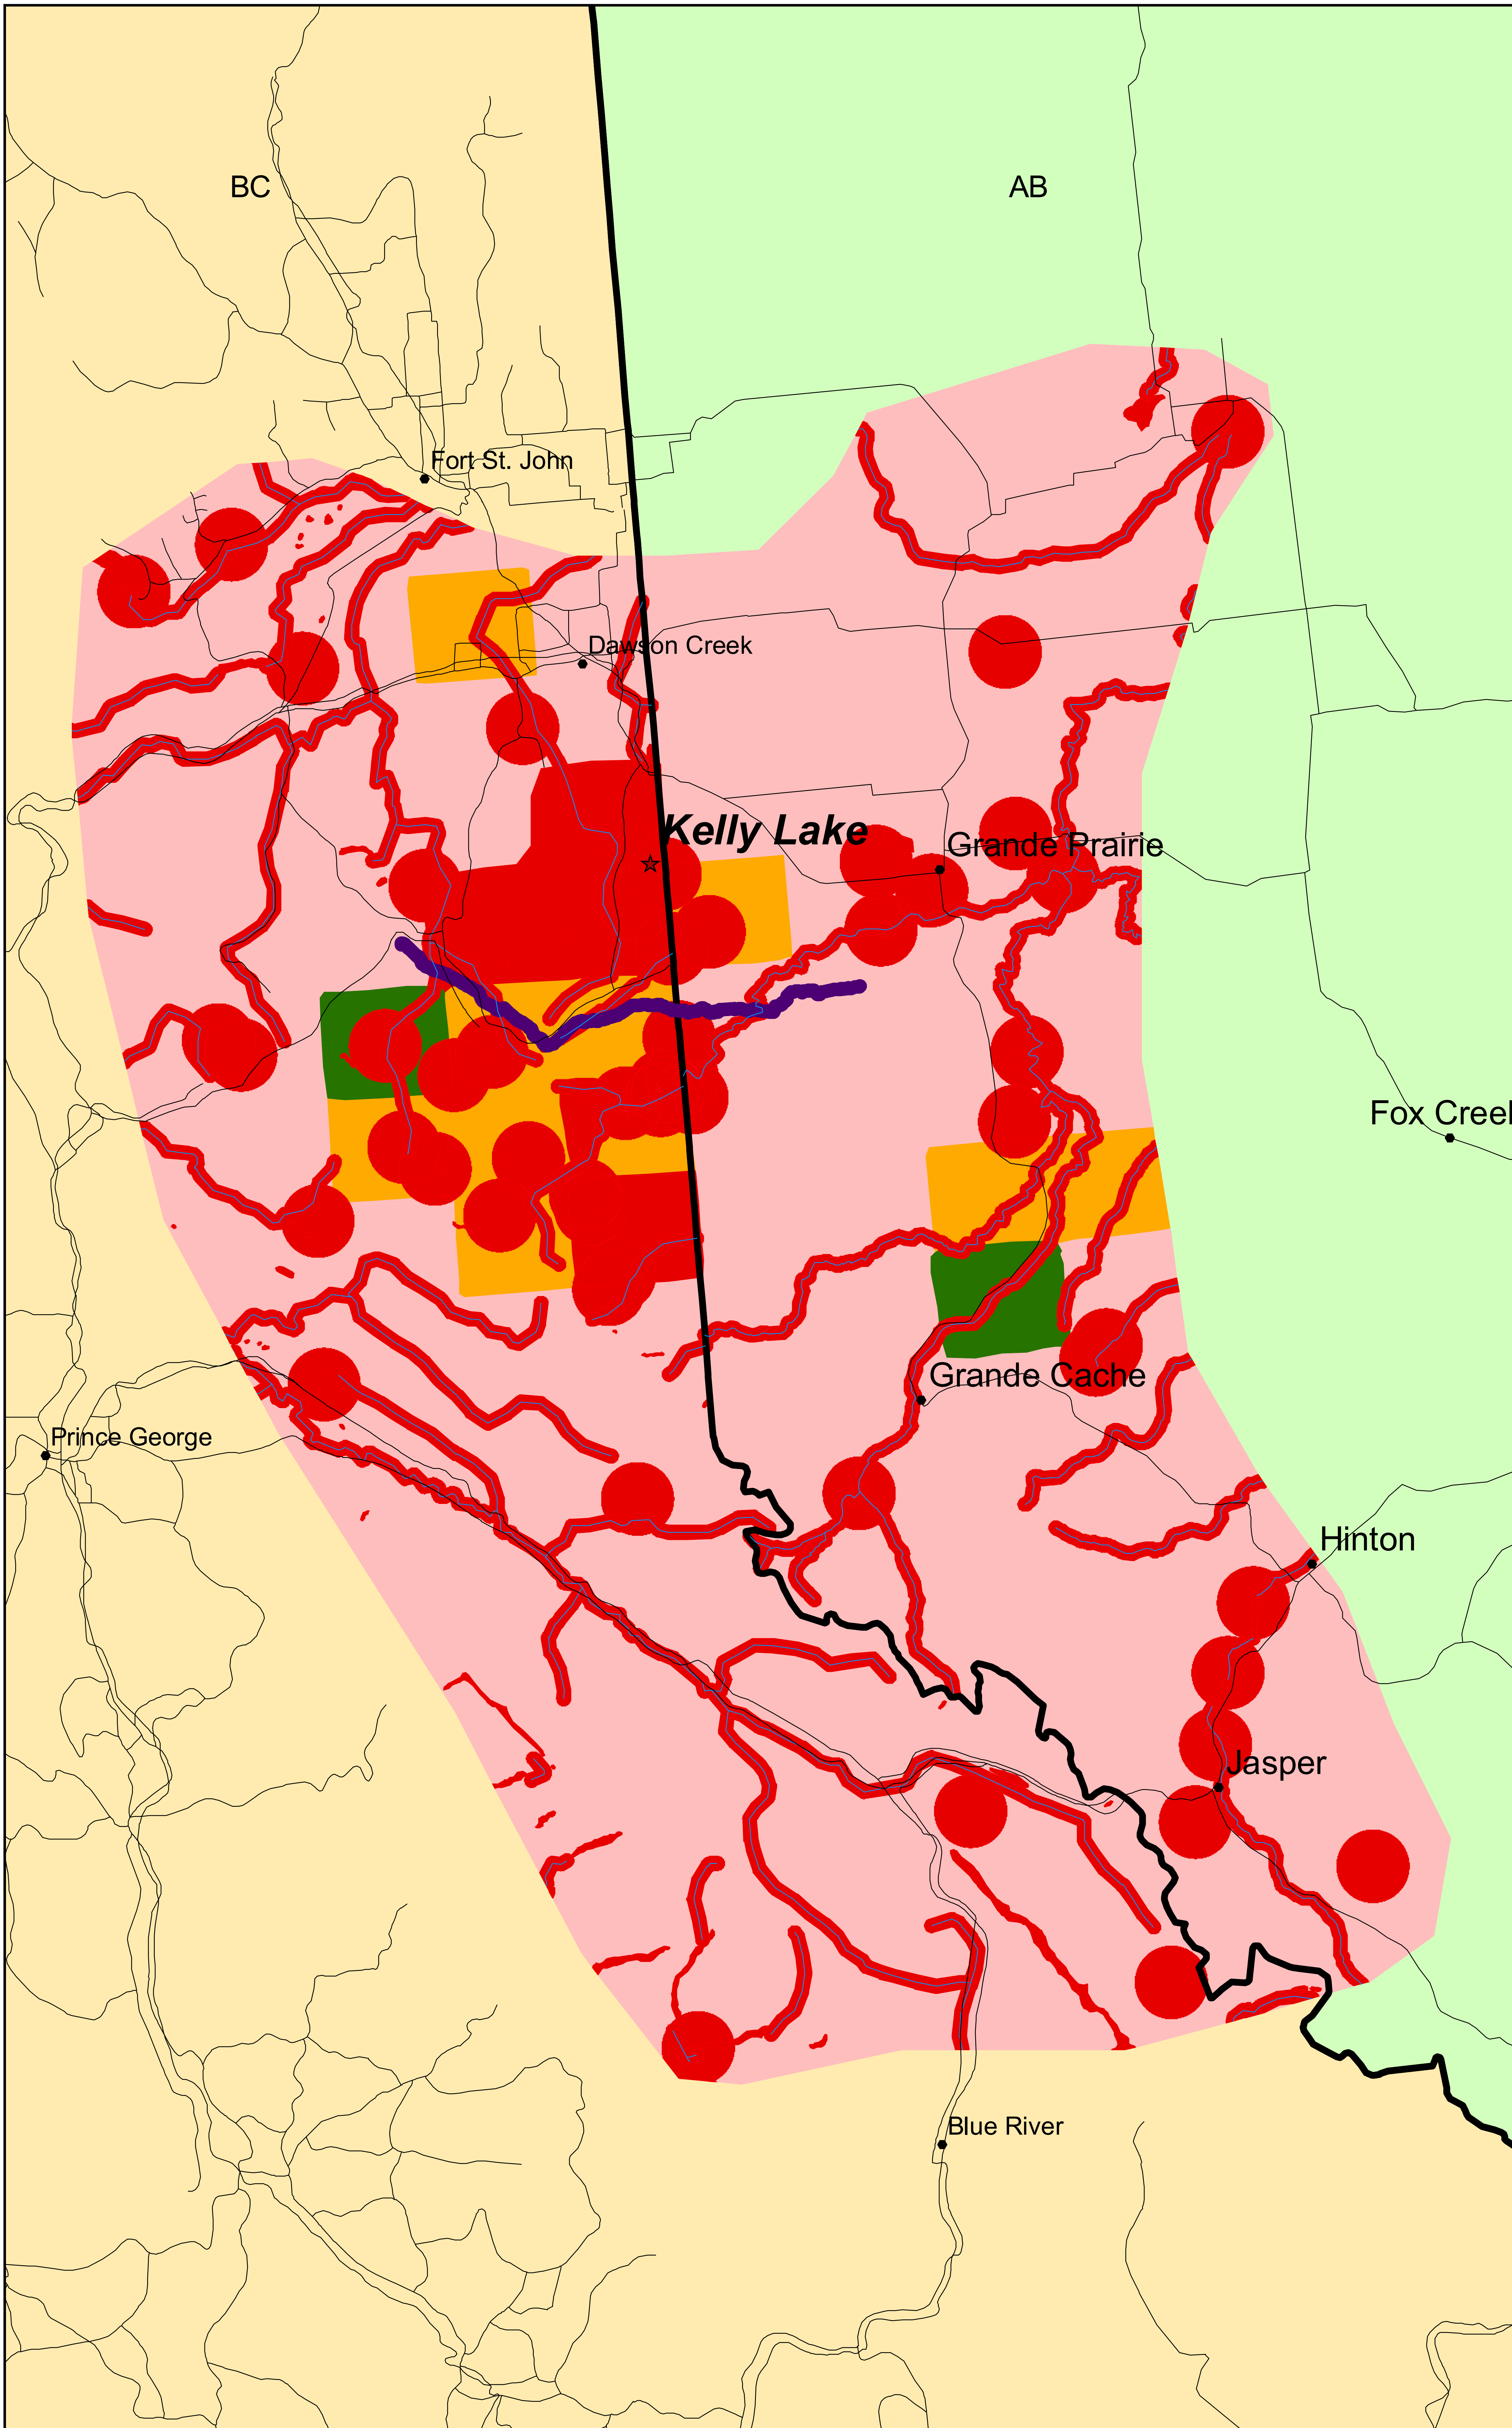

Kelly Lake Cree Nation Archeological Sensitivity

Kelly Lake Cree Nation Traditional Territories Land Sensitivity Rating

- Towns
 - Road
 - River
 - Pipeline
- Sensitivity Rating**
- High
 - Moderately High
 - Moderate
 - Low

1:650,000

Layout by Timberline Natural Resource Group
 This map (G:\BC0609\BC0609102\gis\bin\mxd\Sensitivity_2009May12.mxd)
 was produced on 5/13/2009 at 4:21:10 PM
 For information on this product or other products please call (250) 314-0875